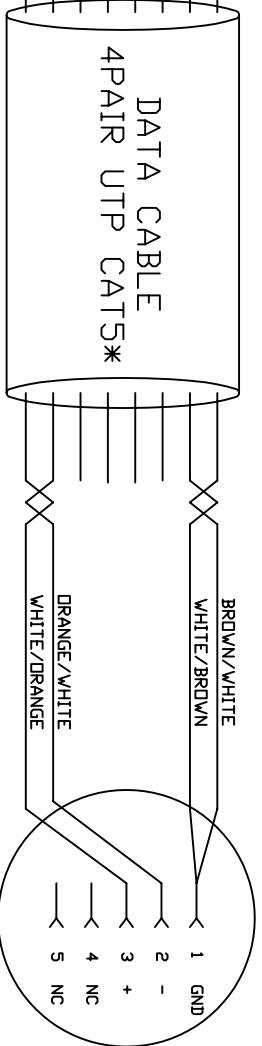

# 568B RJ45 PLUG WIRING

VIEW OF MODULAR PLUG  
WITH LOCKING TAB DOWN  
USING EIA/TIA 568B  
COLOR CODE

DLA RJ-45 DMX

DLA RJ-45 DMX

PRO DMX 5-PIN XLR

DMX OUT (FEMALES)  
PER USITT STANDARDS

CHASSIS FEMALE CONNECTOR NEUTRIK NCSFX  
CABLE FEMALE CONNECTOR NEUTRIK NCSFX

PRO DMX 5-PIN XLR

DMX IN (MALES)  
PER USITT STANDARDS

CHASSIS MALE CONNECTOR NEUTRIK NCSMX  
CABLE MALE CONNECTOR NEUTRIK NCSMX