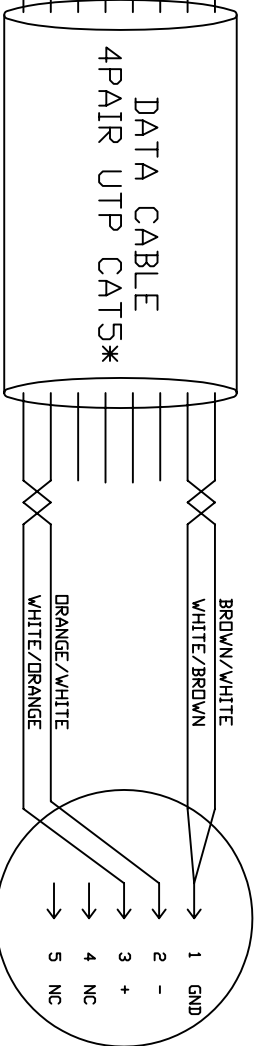

# 568B RJ45 PLUG WIRING

VIEW OF MODULAR PLUG  
WITH LOCKING TAB DOWN  
USING EIA/TIA 568B  
COLOR CODE

DLA RJ-45 DMX

DLA RJ-45 DMX

PRO DMX 5-PIN XLR

DMX OUT (FEMALES)  
PER USITT STANDARDS

CHASSIS FEMALE CONNECTOR NEUTRIK NCSFX  
CABLE FEMALE CONNECTOR NEUTRIK NCSFX

PRO DMX 5-PIN XLR

DMX IN (MALES)  
PER USITT STANDARDS

CHASSIS MALE CONNECTOR NEUTRIK NCSMX  
CABLE MALE CONNECTOR NEUTRIK NCSMX