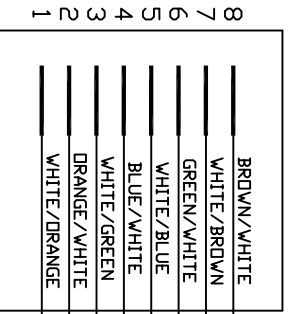

# 568B RJ45 PLUG WIRING

VIEW OF MODULAR PLUG  
WITH LOCKING TAB DOWN  
USING EIA/TIA 568B  
COLOR CODE

DLA RJ-45 DMX

DLA RJ-45 DMX

PRO DMX 5-PIN XLR

DMX OUT (FEMALES)  
PER USITT STANDARDS

CHASSIS FEMALE CONNECTOR NEUTRIK NCSFX  
CABLE FEMALE CONNECTOR NEUTRIK NCSFX