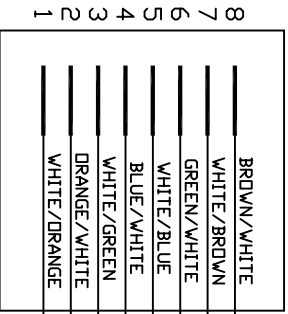

# 568B RJ45 PLUG WIRING

VIEW OF MODULAR PLUG  
WITH LOCKING TAB DOWN  
USING EIA/TIA 568B  
COLOR CODE

DLA RJ-45 DMX

DLA RJ-45 DMX

PRO DMX 5-PIN XLR

DMX OUT (FEMALES)  
PER USITT STANDARDS

CHASSIS FEMALE CONNECTOR NEUTRIK NCSFX  
CABLE FEMALE CONNECTOR NEUTRIK NCSFX